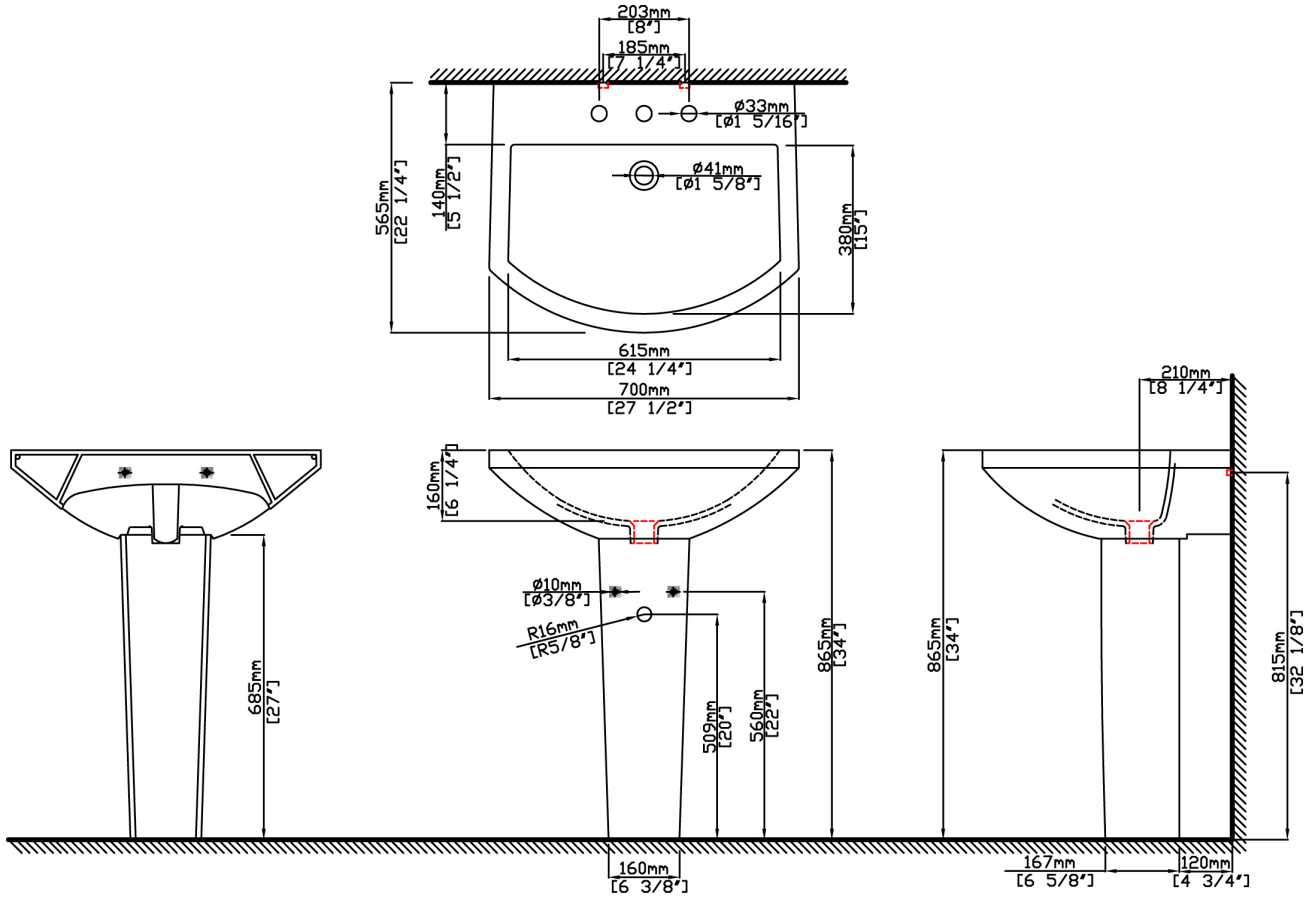

MUSE

Pedestal Lavatory

L-2380 (Lavatory), P-2380 (Pedestal)

Product Features

- Vitreous china
- Pedestal lavatory with overflow
- 8" (20.3 cm) faucet centers (-8)
- MicroGlaze™ anti-microbial glaze
- ADA compliant

PRODUCT OPTIONS

Glaze Colors

.01 White

.06 Biscuit

.05 Black

Dimensional Diagram

IMPORTANT: Dimensions are nominal and may vary within the range of tolerance per by NSI Standard A112.19.2. These measurements are subject to change. No responsibility is assumed for use of superseded or voided pages.