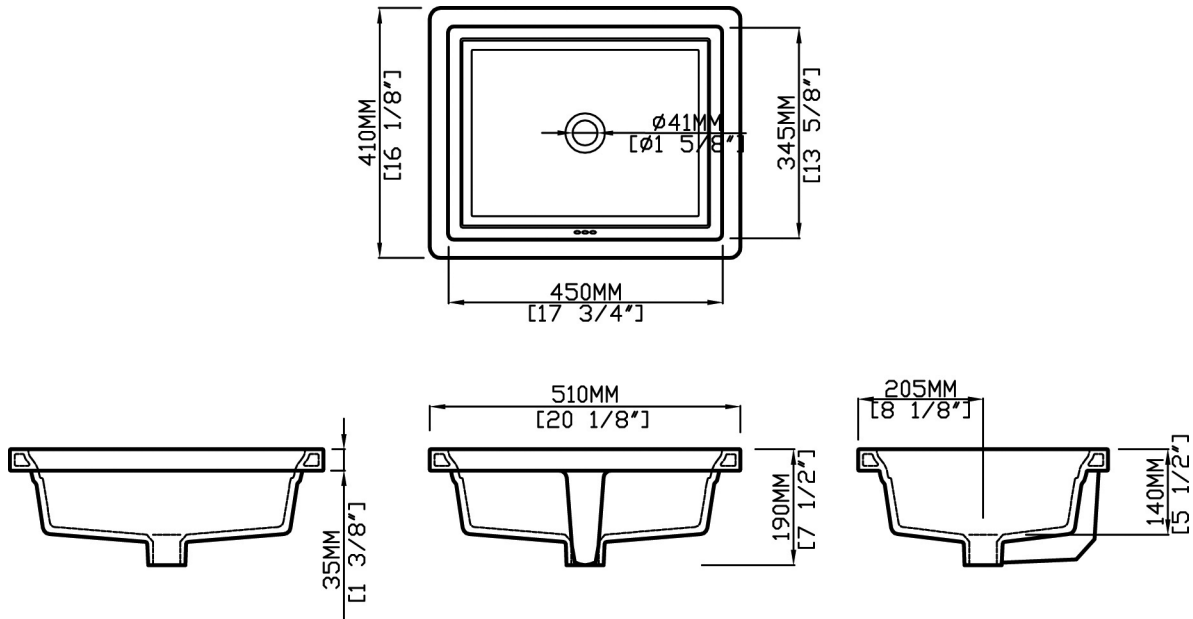

**Nominal Dimensions**

- Inner dimensions: 17-3/4" x 13-5/8"
- Outer dimensions: 20-1/8" x 16-1/8"

**Quality Assurance**

- Limited lifetime product warranty

**Compliance Certifications**

- ASME A112.19.2M
- CSA B45.1

**Glaze Color Options**

 <p><b>White .01</b></p>	 <p><b>Balsa .06</b></p>	
---	---	--

Dimensional Diagram

**IMPORTANT:** Dimensions are nominal and may vary within the range of tolerance per NSI Standard A112.19.2. These measurements are subject to change. No responsibility is assumed for use of superseded or voided pages.

Due to such nominal variations with all ceramic products, vanity countertops to be used with ceramic sinks should only be cut with the actual sink intended for installation, to physically ensure that cut-out dimensions are appropriate. The diagram and dimensions given above are for illustration only, are approximate and not to scale, and are not suitable for use as a cut-out template. No responsibility is assumed for the use or mis-use of these pages for installation purposes.