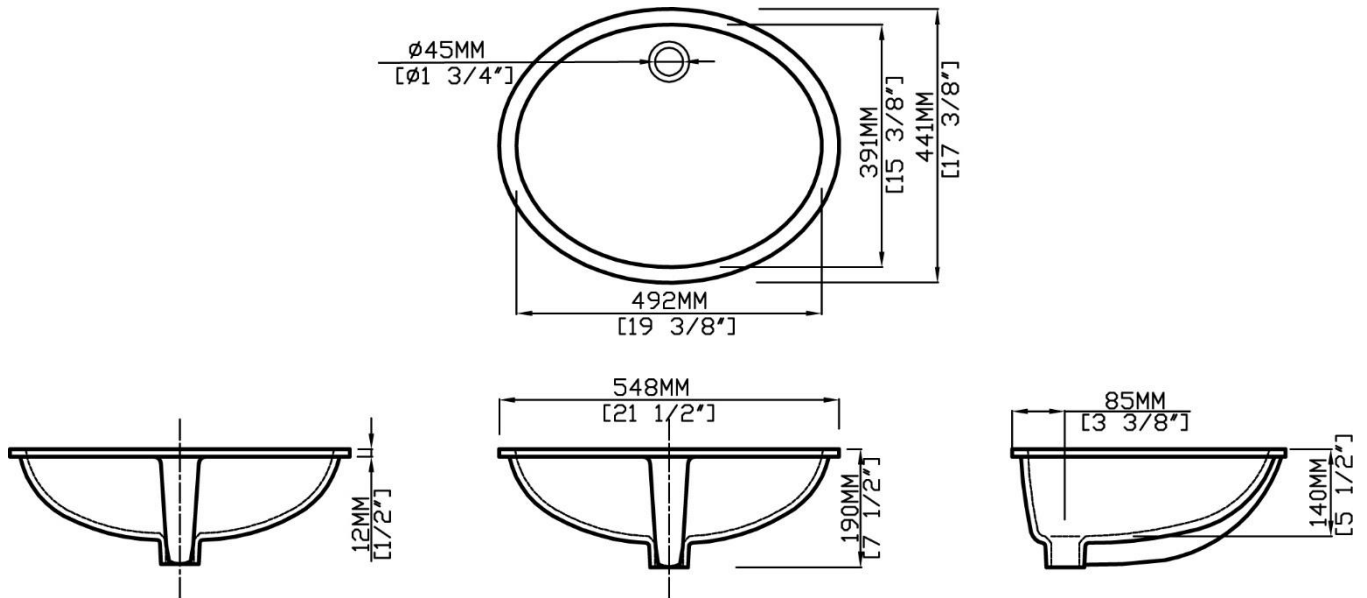

MALIBU

Undermount Sink

L-2470

Product Features

- Vitreous china
- Undermount sink with overflow
- MicroGlaze™ anti-microbial porcelain glaze

Quality Assurance

- Limited lifetime product warranty

Nominal Dimensions

- Inner dimension: 19-1/2" X 15-3/8"
- Outer dimension: 21-1/2" X 17-3/8" X 5-1/2"

Compliance Certifications

meets or exceeds the following specifications:

- ASME A112.19.2M
- CSA B45.1

Glaze Color Options

.01 White

.06 Biscuit

Dimensional Diagram

IMPORTANT: Dimensions are nominal and may vary within the range of tolerance per by NSI Standard A112.19.2. These measurements are subject to change. No responsibility is assumed for use of superseded or voided pages.