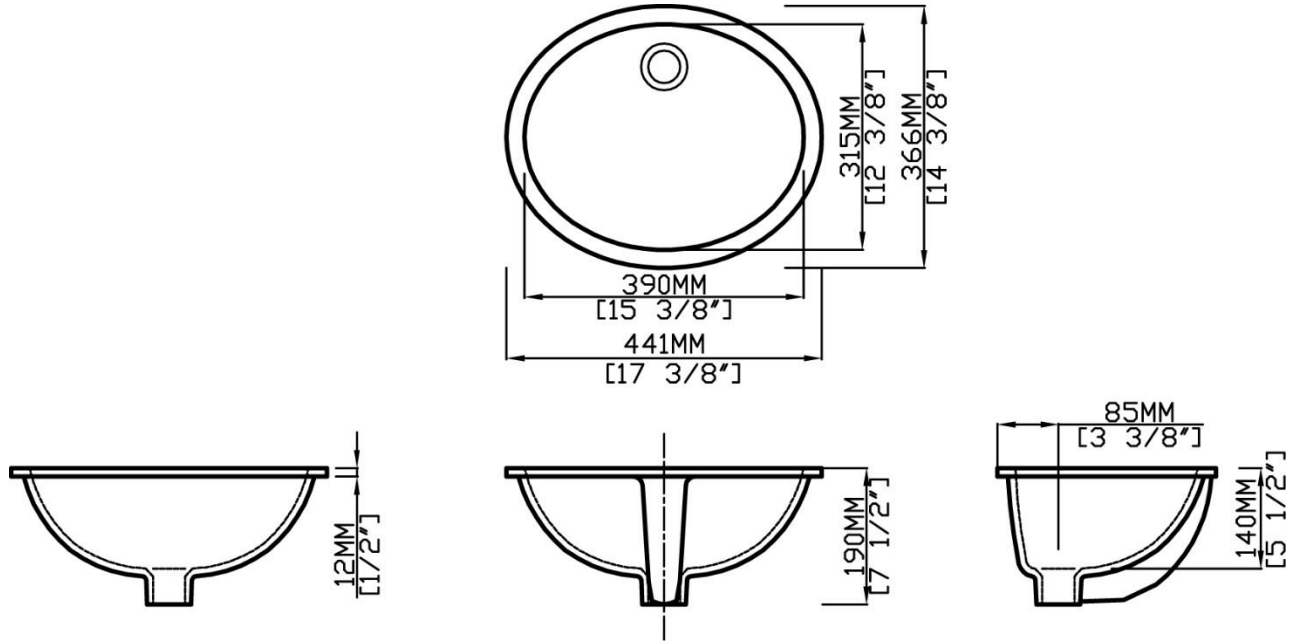

#### Nominal Dimensions

- Inner dimension: 15-3/8" X 12-3/8"
- Outer dimension: 17-3/8" X 14-3/8" X 5-1/2"

#### Glaze Color Options

**.01** White

**.06** Biscuit

Dimensional Diagram

**IMPORTANT:** Dimensions are nominal and may vary within the range of tolerance per by NSI Standard A112.19.2. These measurements are subject to change. No responsibility is assumed for use of superseded or voided pages.