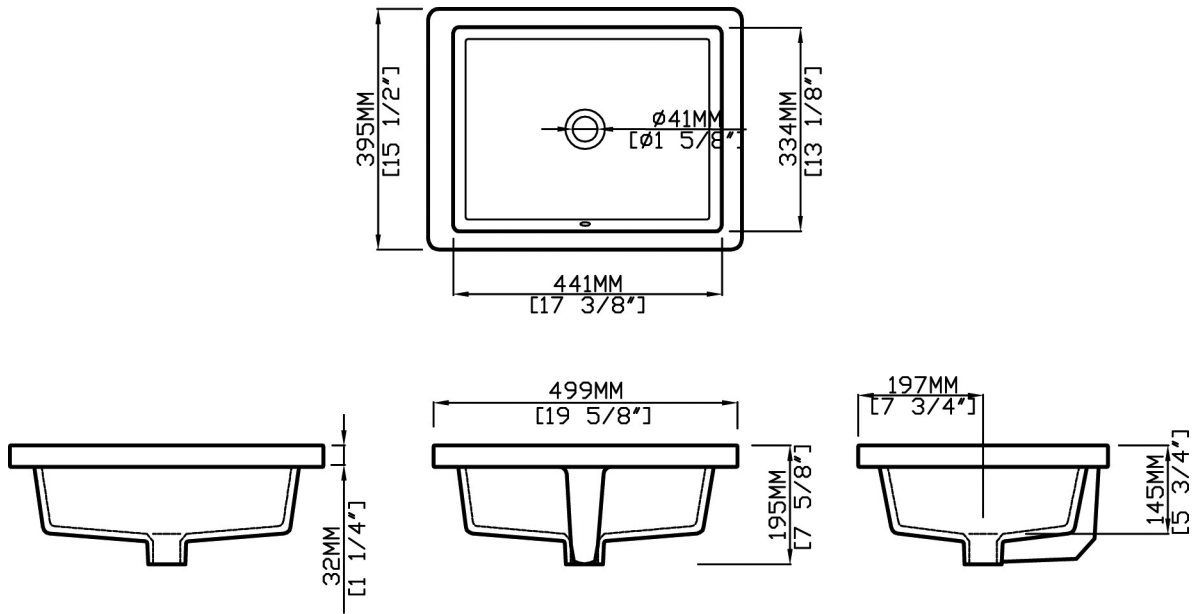

**KARO MEDIUM**  
**Undermount Lavatory**  
**L-2430**

**Product Features**

- Vitreous china
- Undermount sink with overflow
- MicroGlaze™ anti-microbial, stain-resistant glaze
- *Note:* drain parts/overflow ring **not** included

**Nominal Dimensions**

- Inner dimensions: 17-3/8" x 13-1/8"
- Outer dimensions: 19-5/8" x 15-1/2"

**Quality Assurance**

- Limited lifetime product warranty

**Compliance Certifications**

- ASME A112.19.2M
- CSA B45.1

**Glaze Color Options**

	 <p><b>Balsa .06</b></p>	 <p><b>Black .05</b></p>
--	---	---

Dimensional Diagram

**IMPORTANT:** Dimensions are nominal and may vary within the range of tolerance per NSI Standard A112.19.2. These measurements are subject to change. No responsibility is assumed for use of superseded or voided pages.

Due to such nominal variations with all ceramic products, vanity countertops to be used with ceramic sinks should only be cut with the actual sink intended for installation, to physically ensure that cut-out dimensions are appropriate. The diagram and dimensions given above are for illustration only, are approximate and not to scale, and are not suitable for use as a cut-out template. No responsibility is assumed for the use or mis-use of these pages for installation purposes.