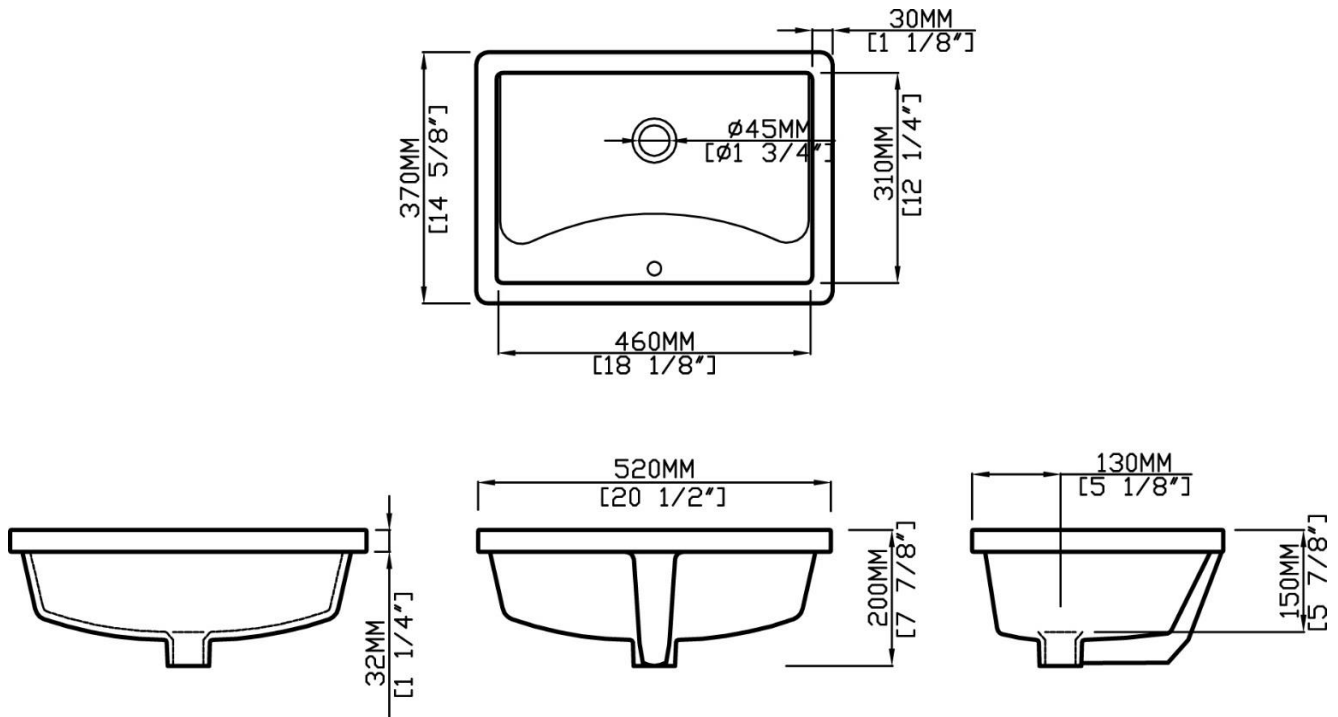

MUSE

Undermount Sink

L-2410

Product Features

- Vitreous china
- Undermount sink with overflow
- MicroGlaze™ anti-microbial porcelain glaze

Quality Assurance

- Limited lifetime product warranty

Nominal Dimensions

- Inner dimension: 18" x 12"
- Outer dimension: 20-1/2 x 14-5/8"

Compliance Certifications

meets or exceeds the following specifications:

- ASME A112.19.2M
- CSA B45.1

Glaze Color Options

.01 White

.06 Biscuit

Dimensional Diagram

IMPORTANT: Dimensions are nominal and may vary within the range of tolerance per by NSI Standard A112.19.2. These measurements are subject to change. No responsibility is assumed for use of superseded or voided pages.