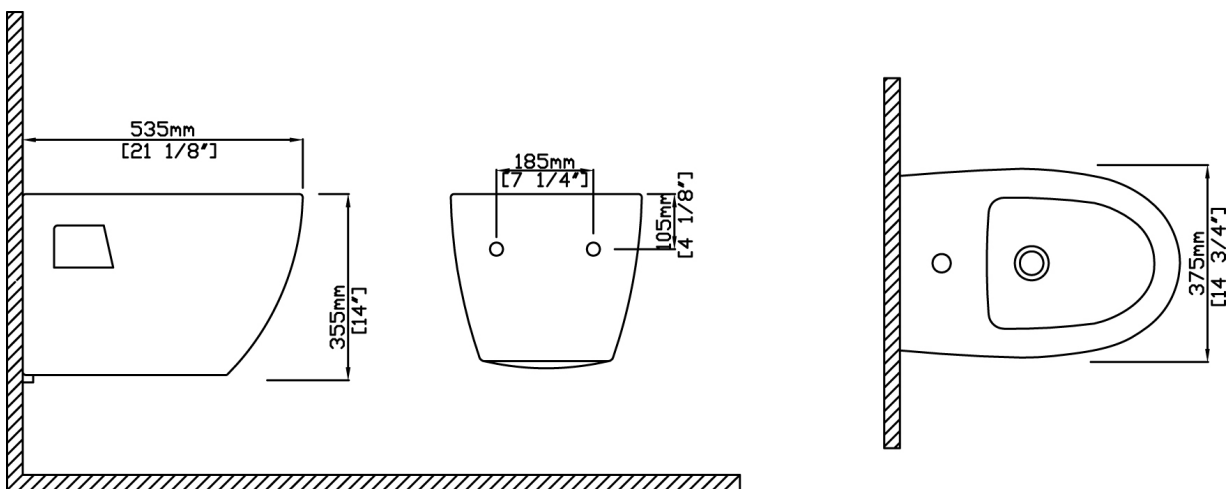

#### Product Features

- Vitreous china bidet with integrated overflow
- Round-front bowl
- Single-hole for deck-mounted faucet (not included)
- MicroGlaze™ anti-microbial, non-staining glaze
- Can be paired with most in-wall tank systems
- Can be mounted at standard or ADA height (installation height of 15" to 19")

#### Dimensional Diagram

**IMPORTANT:** Dimensions are nominal and may vary within the range of tolerance per by NSI Standard A112.19.2. These measurements are subject to change. No responsibility is assumed for use of superseded or voided pages.