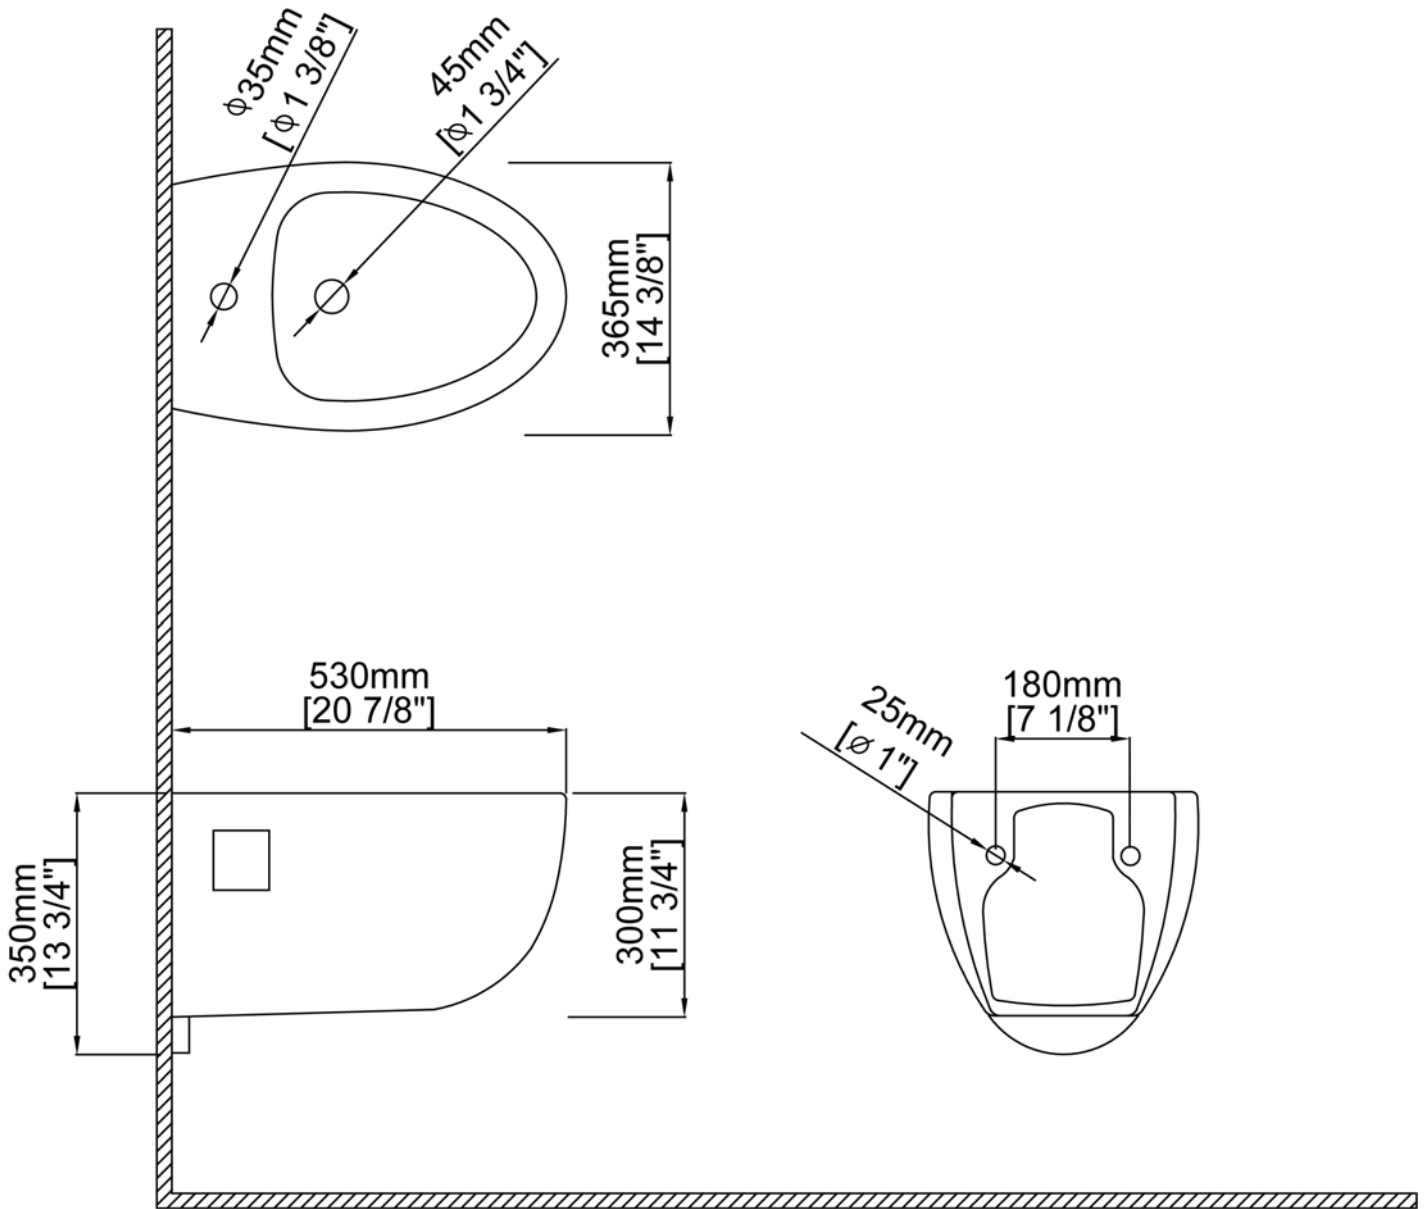

METRO

Wall-Hung Bidet, Deck Mount

B-2340

Product Features

- Vitreous china bidet with integrated overflow
- Single-hole for deck-mounted faucet (not included)
- Anti-microbial, non-staining porcelain glaze
- Can be paired with most in-wall tank systems
- Can be mounted at standard or ADA height (installation height of 15" to 19")

Accessories Included

- Installation bolts and caps
- *Note:* bidet faucet is not included

Nominal Dimensions

- 20-7/8" x 14-3/8" x 13-3/4"
- 530 x 365 x 350 mm

Quality Assurance

- 2-year product warranty

Compliance Certifications

meets or exceeds the following specifications:

- ASME A112.19.2M
- CSA B45.1

Available Options

Porcelain Glaze

.00 – White (Standard)

.06 – Biscuit

Product Color Options

.00 – White

.06 – Biscuit

METRO

Wall-Hung Bidet
B-2340

IMPORTANT: Dimensions of fixtures are nominal and may vary within the range of tolerance established by NSI Standard A112.19.2. These measurements are subject to change or cancellation. No responsibility is assumed for use of superseded or voided pages.