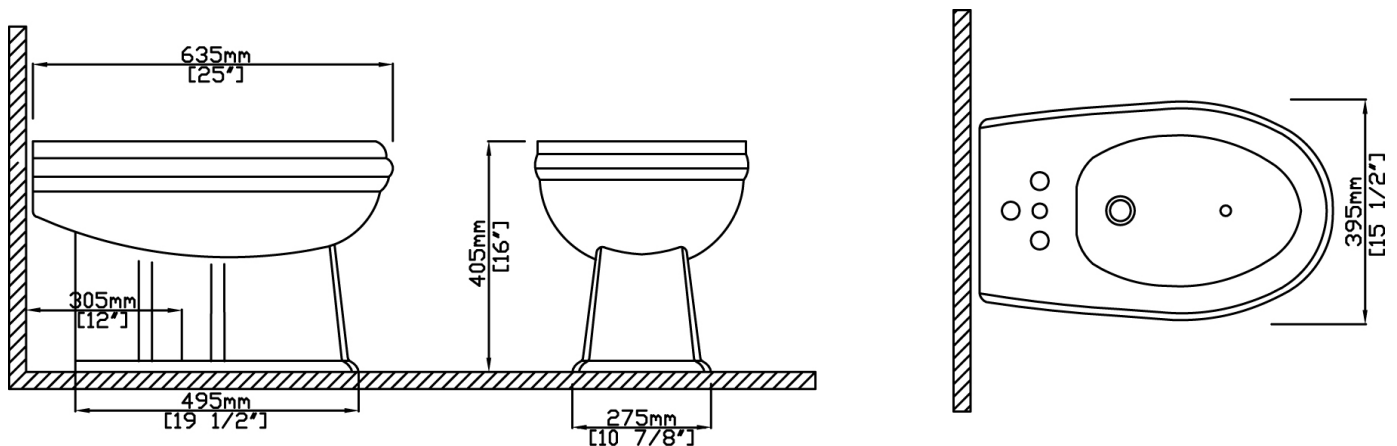

BARRYMORE

Floorstanding Bidet

7171.003

Product Features

- Vitreous china
- Chair-height (16-1/2"), elongated bowl
- Vertical spray bidet faucet (not included)
- Integrated overflow
- MicroGlaze™ anti-microbial porcelain glaze

- ASME A112.19.2M
- CSA B45.1

Dimensional Diagram

IMPORTANT: Dimensions are nominal and may vary within the range of tolerance per by NSI Standard A112.19.2. These measurements are subject to change. No responsibility is assumed for use of superseded or voided pages.