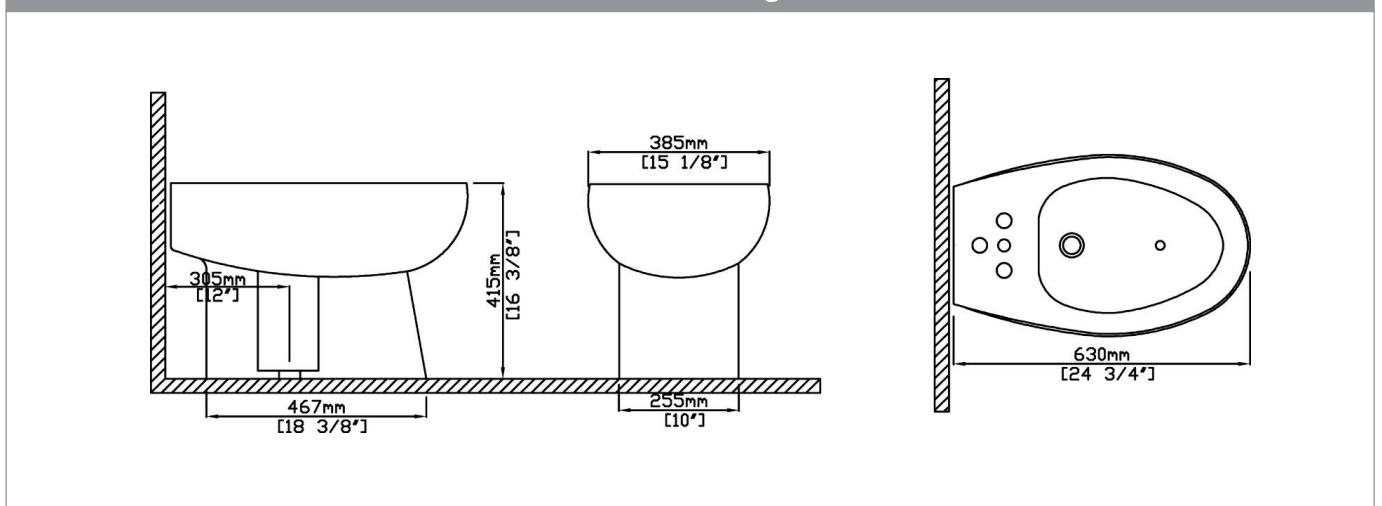

**PALERMO**  
**Floorstanding Bidet**  
**7106.003**

**Product Features**

- Vitreous china one-piece toilet
- Chair-height (16-1/2"), elongated bowl
- MicroGlaze™ anti-microbial, stain-resistant glaze
- Vertical spray bidet faucet (not included)
- Integrated overflow

**Accessories Included**

- Floor bolt covers (set of 2)

**Quality Assurance**

- Limited lifetime product warranty

**Dimensional Diagram**

**IMPORTANT:** Dimensions are nominal and may vary within the range of tolerance per NSI Standard A112.19.2. These measurements are subject to change. No responsibility is assumed for use of superseded or voided pages.