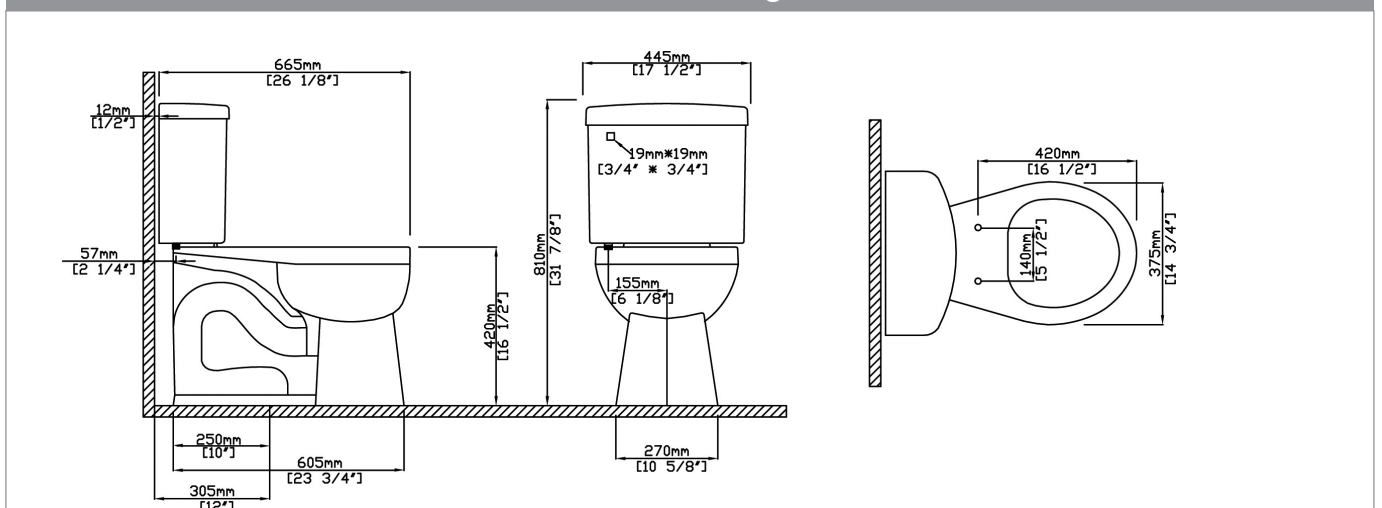

#### Product Features

- Vitreous china two-piece toilet
- Chair-height (16-1/2"), round-front bowl
- MicroGlaze™ anti-microbial, stain-resistant glaze
- 12" (305mm) rough-in

#### EcoQUATTRO™ Flushing System

- High-performance, gravity flush
- 1.6 gallons (6 liters) per flush
- Fully glazed, 2-1/8" internal trapway
- Oversized 3" flush valve
- Large 9" x 7" water surface area and optimized rim jets, for an exceptionally clean bowl

### Dimensional Diagram

**IMPORTANT:** Dimensions are nominal and may vary within the range of tolerance per NSI Standard A112.19.2. These measurements are subject to change. No responsibility is assumed for use of superseded or voided pages.