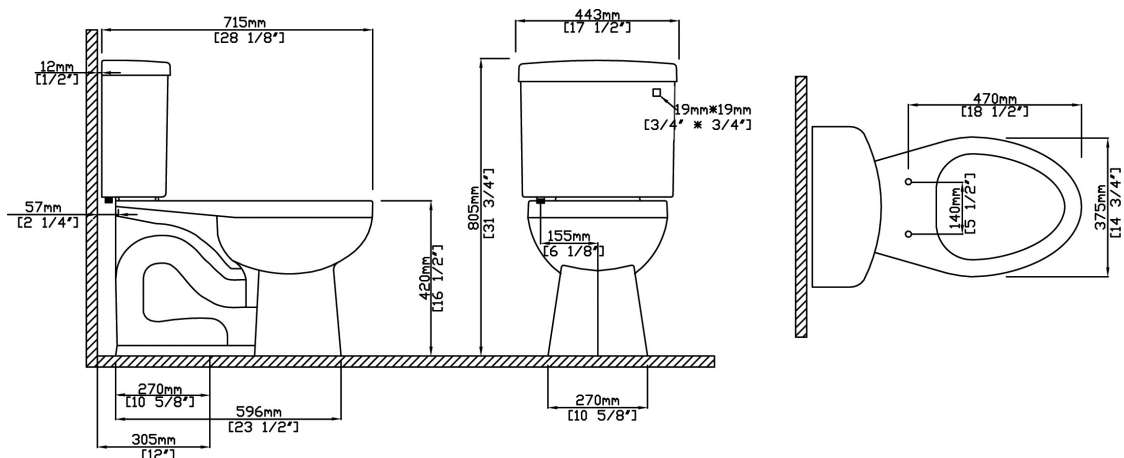

#### Product Features

- Vitreous china two-piece toilet
- Chair-height (16-1/2"), elongated bowl
- MicroGlaze™ anti-microbial, stain-resistant glaze
- 12" (305mm) rough-in

#### EcoQUATTRO™ Flushing System

- High-performance, gravity flush
- 1.6 gallons (6 liters) per flush
- Fully glazed, 2-1/8" internal trapway
- Oversized 3" flush valve
- Large 9" x 7" water surface area and optimized rim jets, for an exceptionally clean bowl

### Dimensional Diagram

**IMPORTANT:** Dimensions are nominal and may vary within the range of tolerance per NSI Standard A112.19.2. These measurements are subject to change. No responsibility is assumed for use of superseded or voided pages.