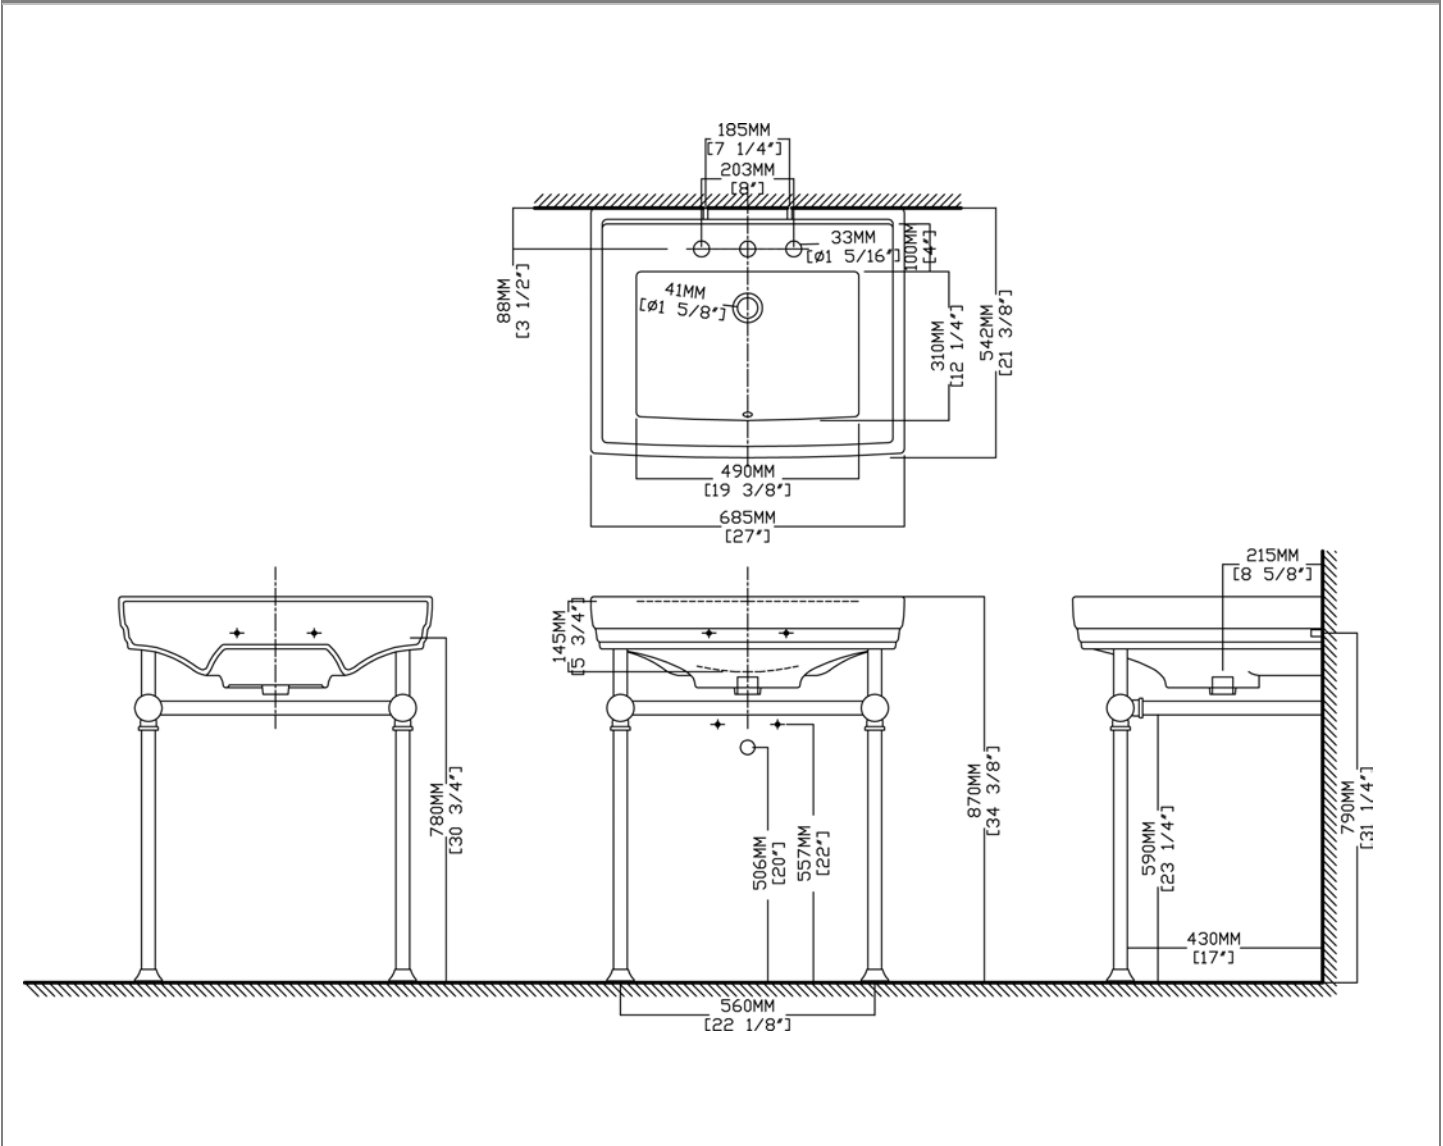

Polished Brass

Dimensional Diagram

**IMPORTANT:** Dimensions are nominal and may vary within the range of tolerance per by NSI Standard A112.19.2. These measurements are subject to change. No responsibility is assumed for use of superseded or voided pages.