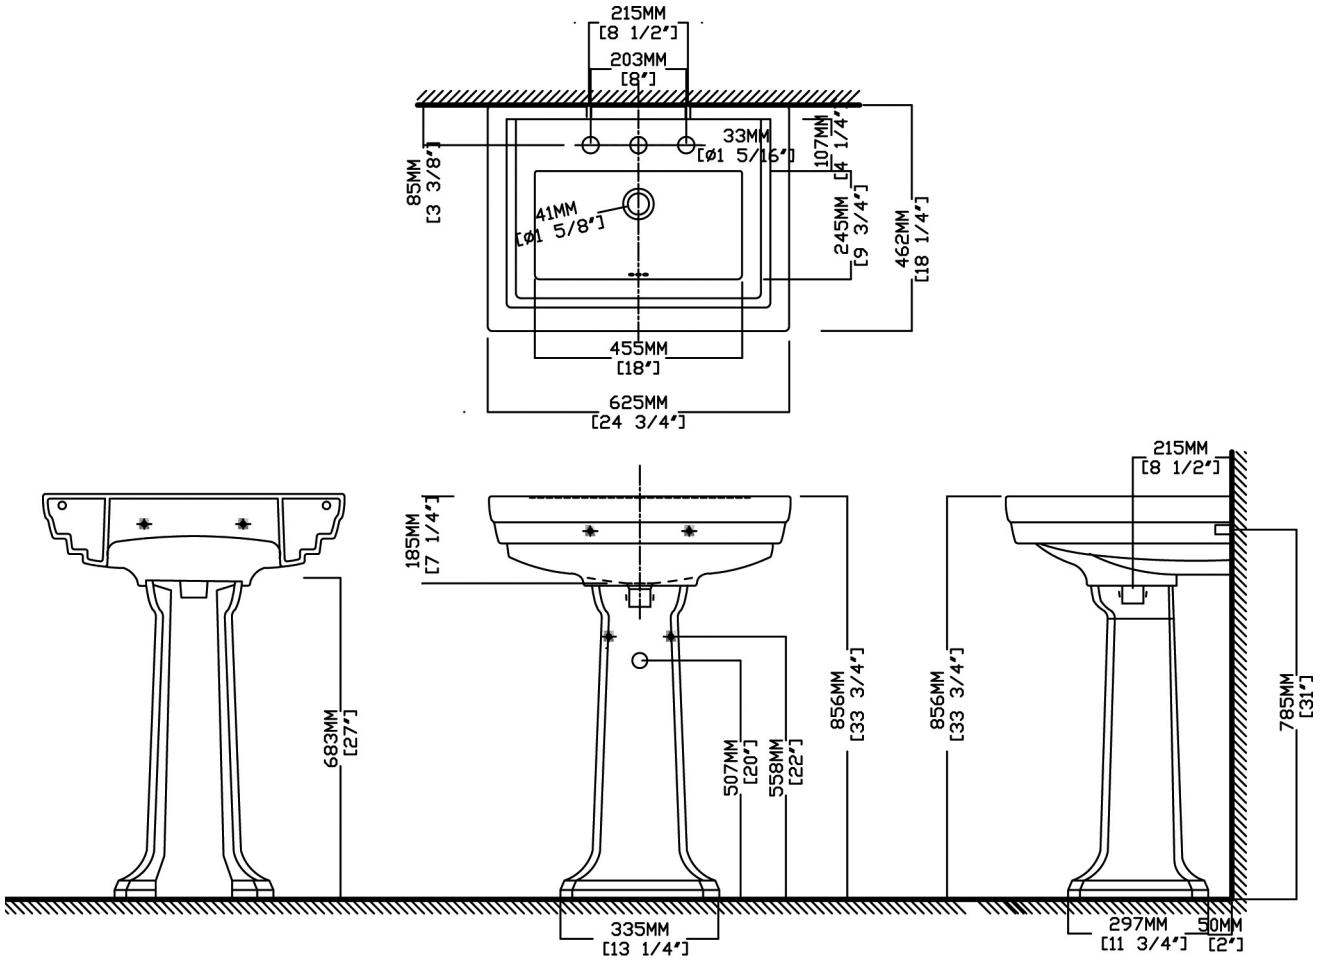

RICHMOND PETITE

Pedestal Lavatory

5125.082 Lavatory, 5122.331 Pedestal

Product Features

- Vitreous china pedestal lavatory with overflow
- 8" (20.3cm) faucet centers (-8)
- MicroGlaze™ anti-microbial, stain-resistant glaze
- ADA compliant

Accessories Included

- Installation bolts
- Note: faucetry is not included

Quality Assurance

- Limited lifetime product warranty

PRODUCT OPTIONS & PARTS

Glaze Color Options		
 White .01	 Balsa .06	

Dimensional Diagram

IMPORTANT: Dimensions are nominal and may vary within the range of tolerance per NSI Standard A112.19.2. These measurements are subject to change. No responsibility is assumed for use of superseded or voided pages.