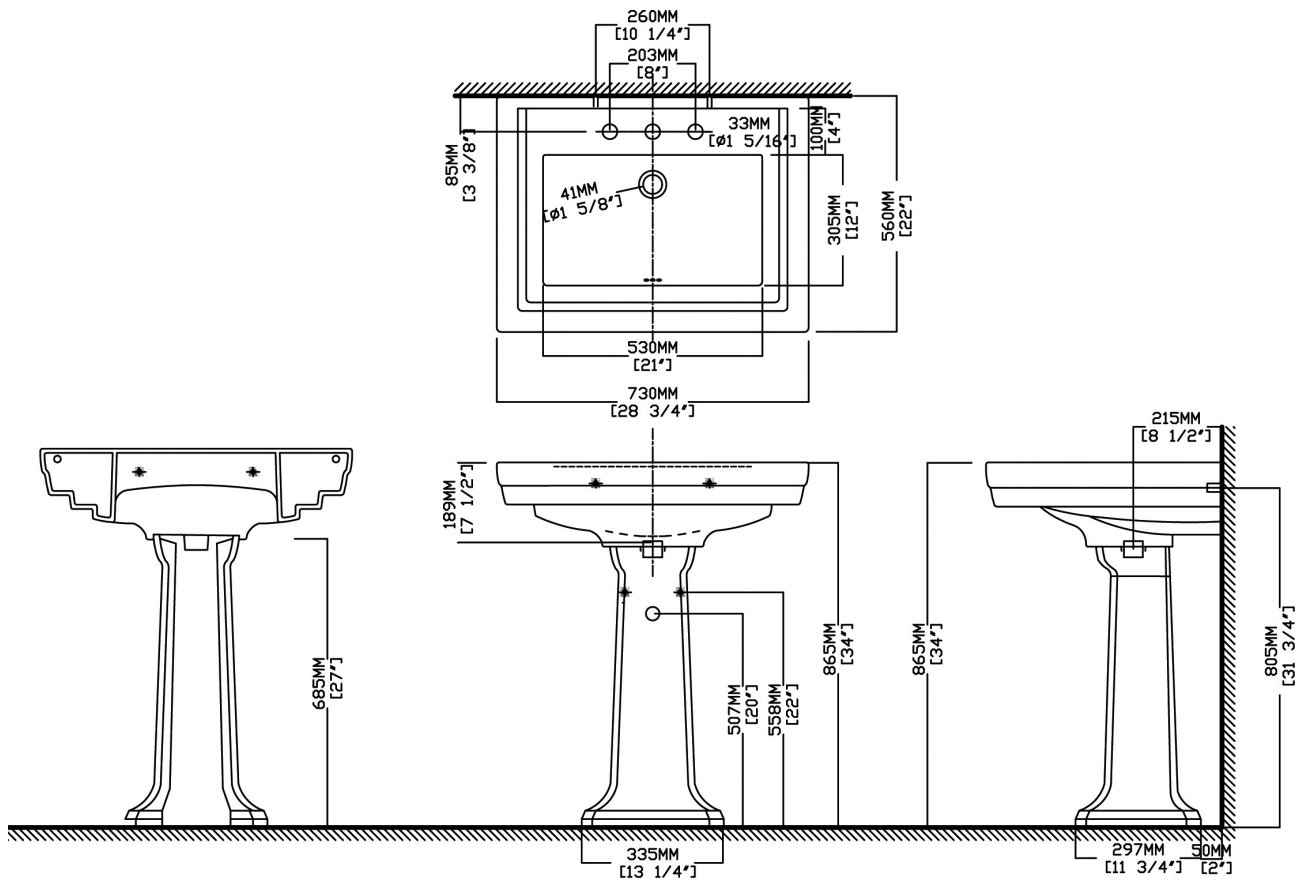

RICHMOND GRANDE

Pedestal Lavatory

5124.082 Lavatory, 5122.331 Pedestal

Product Features

- Vitreous china pedestal lavatory with overflow
- 8" (20.3cm) faucet centers (-8)
- MicroGlaze™ anti-microbial, stain-resistant glaze
- ADA compliant

Dimensional Diagram

IMPORTANT: Dimensions are nominal and may vary within the range of tolerance per NSI Standard A112.19.2. These measurements are subject to change. No responsibility is assumed for use of superseded or voided pages.