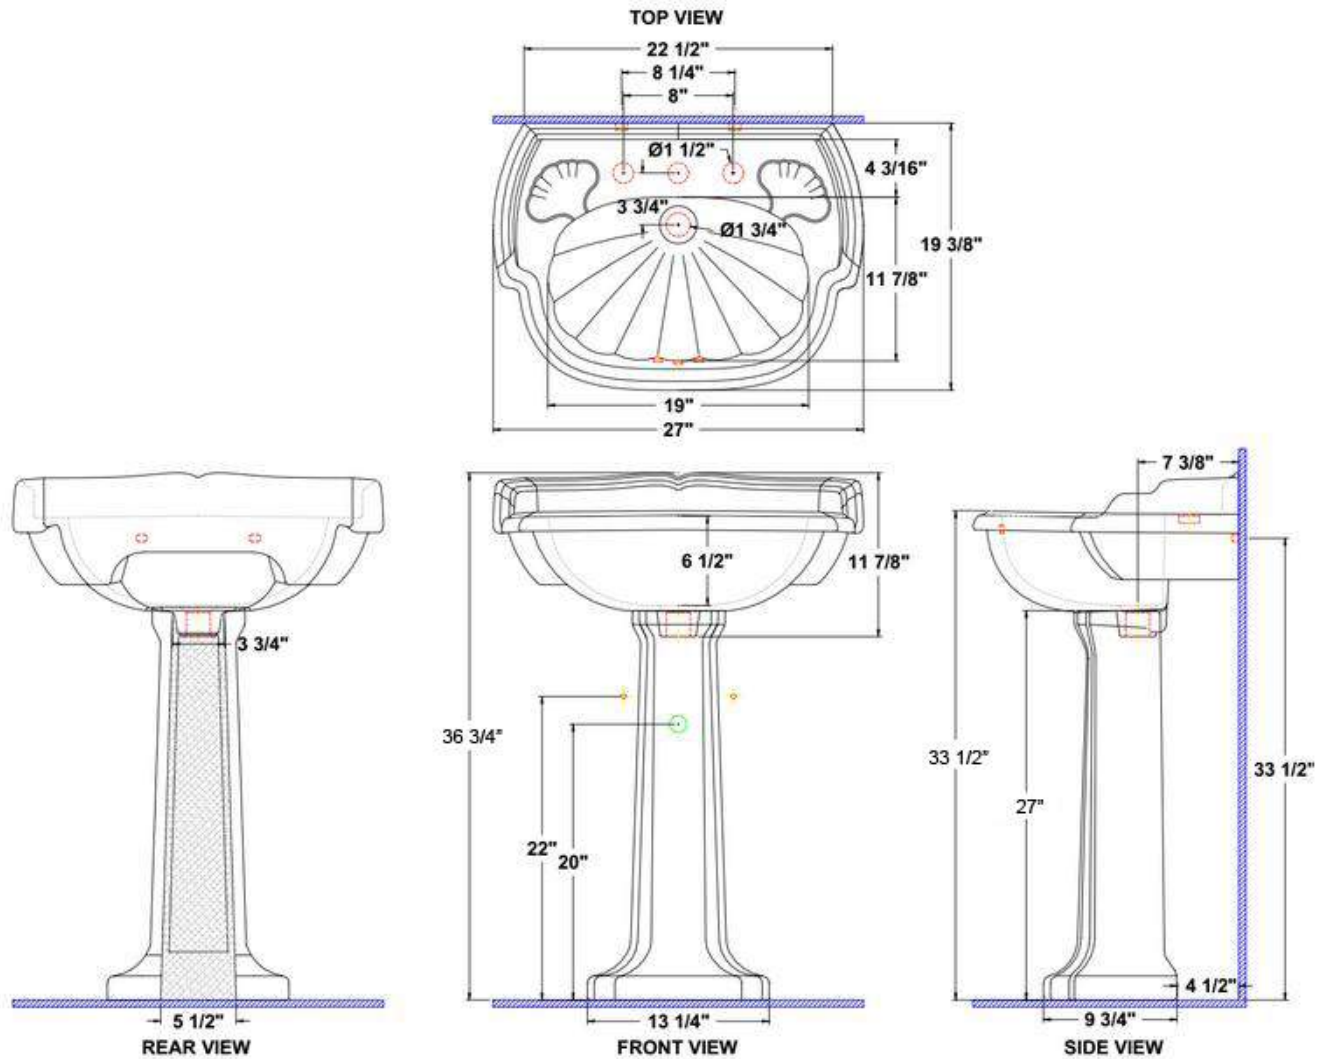

**BARRYMORE**

**Medium Pedestal Lavatory**

5072.082 Lavatory, 5071.331 Pedestal

**Product Features**

- Vitreous china
- Pedestal lavatory with overflow
- 8" (20.3 cm) faucet centers (-8)
- MicroGlaze™ anti-microbial glaze
- ADA compliant

**PRODUCT OPTIONS**

**Glaze Colors**

**.01** White

**.06** Biscuit

Dimensional Diagram

**IMPORTANT:** Dimensions are nominal and may vary within the range of tolerance per by NSI Standard A112.19.2. These measurements are subject to change. No responsibility is assumed for use of superseded or voided pages.