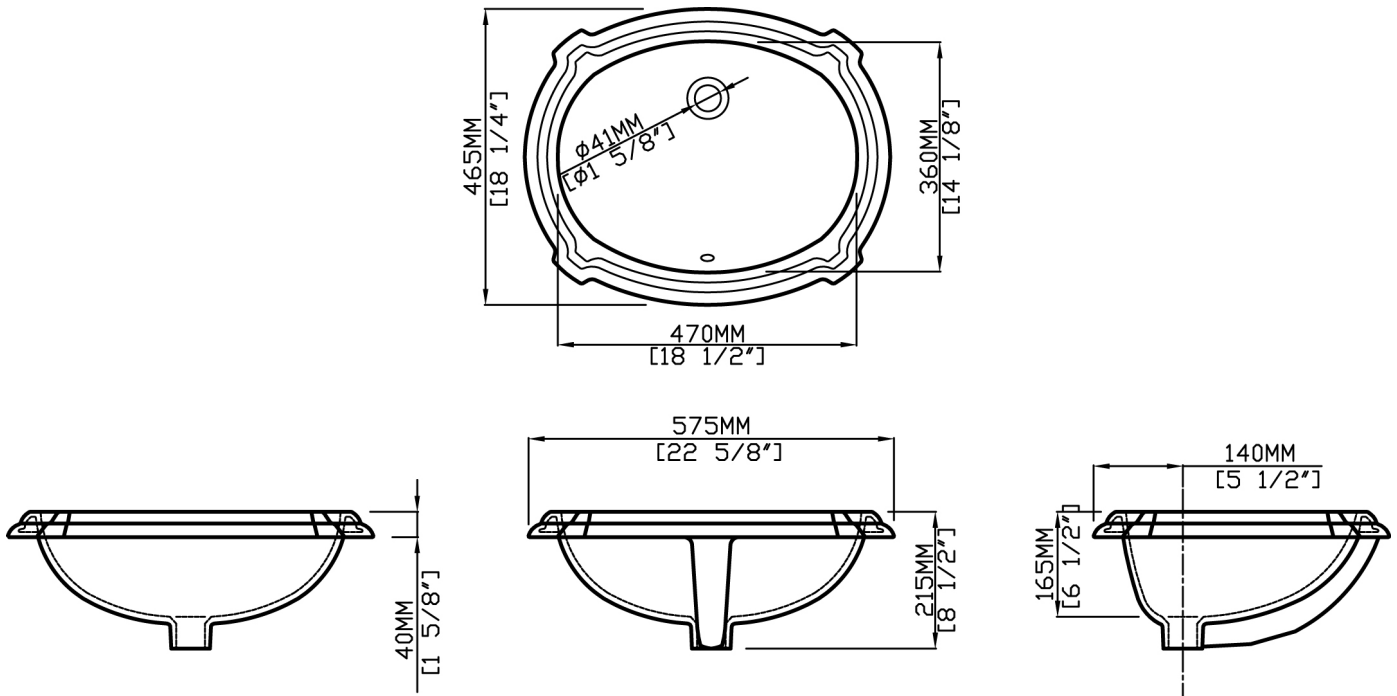

- Limited lifetime product warranty

**Nominal Dimensions**

- Inner dimension: 18-1/2" x 14-1/8"
- Outer dimension: 22-5/8" x 18 1/4" x 8-1/2"

**Compliance Certifications**

*meets or exceeds the following specifications:*

- ASME A112.19.2M
- CSA B45.1

**Glaze Color Options**

**.01** White

**.06** Biscuit

Dimensional Diagram

**IMPORTANT:** Dimensions are nominal and may vary within the range of tolerance per by NSI Standard A112.19.2. These measurements are subject to change. No responsibility is assumed for use of superseded or voided pages.