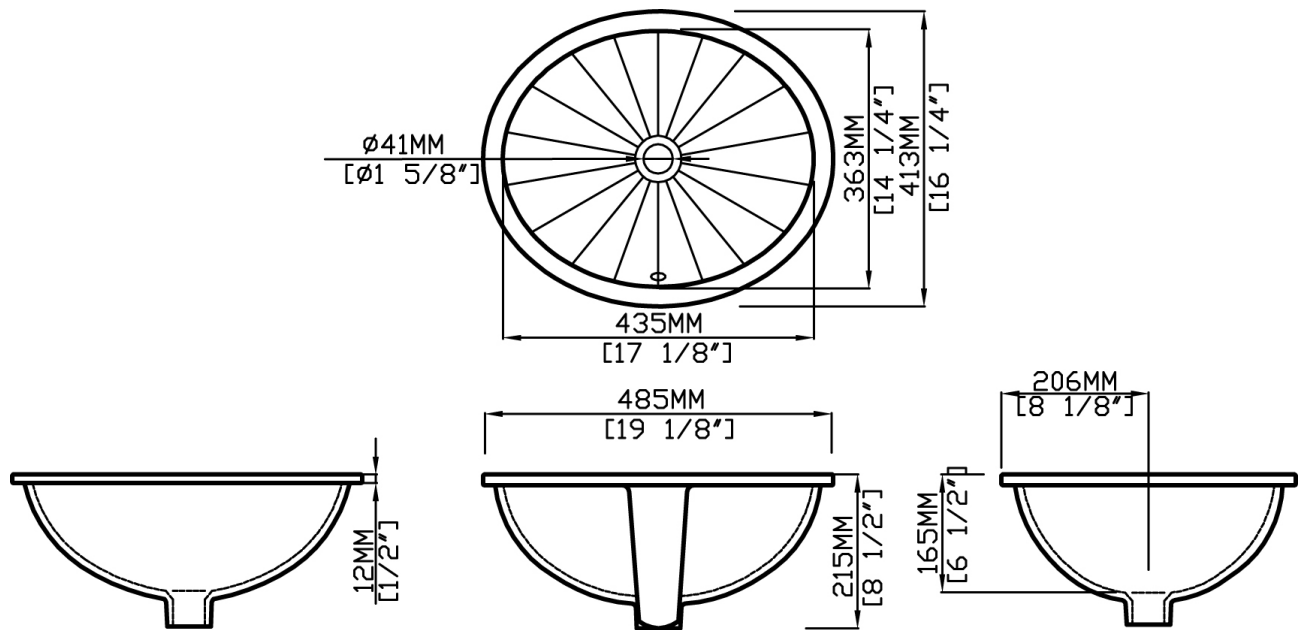

DEL MAR

Undermount Sink

1034.000

Product Features

- Vitreous china
- Undermount sink
- No faucet holes
- MicroGlaze™ anti-microbial porcelain glaze
- *Note:* faucetry is not included

Quality Assurance

- Limited lifetime product warranty

Nominal Dimensions

- Inner dimension: 17-1/8" x 14-1/4"
- Outer dimension: 19-1/8" x 16-1/4"

Compliance Certifications

meets or exceeds the following specifications:

- ASME A112.19.2M
- CSA B45.1

Glaze Color Options

.01 White

.06 Biscuit

Dimensional Diagram

IMPORTANT: Dimensions are nominal and may vary within the range of tolerance per by NSI Standard A112.19.2. These measurements are subject to change. No responsibility is assumed for use of superseded or voided pages.

Due to such nominal variations with all ceramic products, vanity countertops to be used with ceramic sinks should **only** be cut with the **actual** sink intended for installation, to physically ensure that cut-out dimensions are appropriate and not to scale, and are not suitable for use as a cut-out template. No responsibility is assumed for the use or mis-use of these pages for installation purposes.