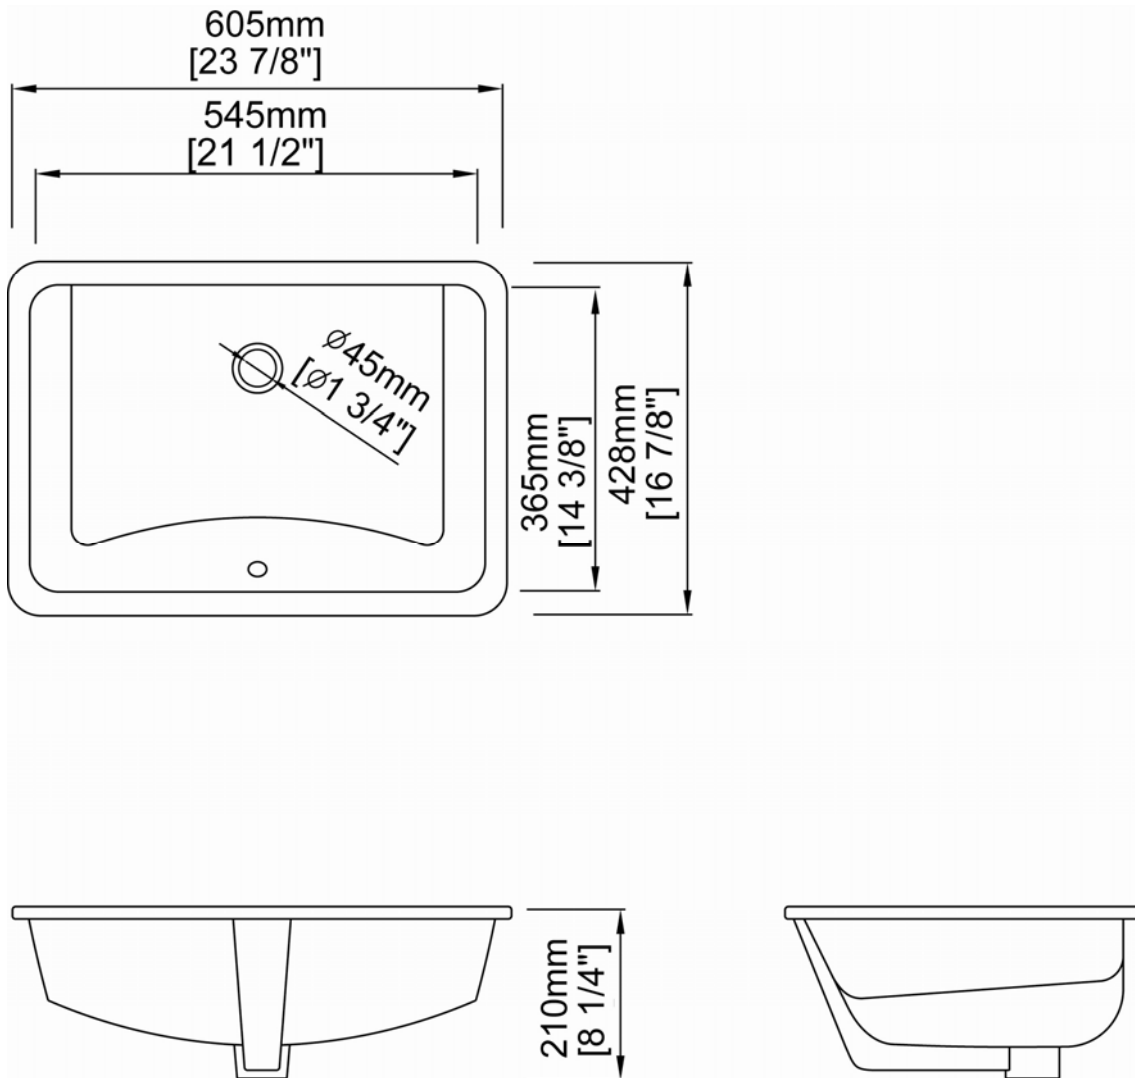

- 23-7/8" x 16-7/8" x 8-1/4"
- 605 x 428 x 210 mm

Compliance Certifications

meets or exceeds the following specifications:

- ASME A112.19.2M
- CSA B45.1

Available Options

Porcelain Glaze

.00 – White (Standard)

.06 – Biscuit

Product Color Options

.00 – White

.06 – Biscuit

MUSE

Undermount Sink

L-2230

IMPORTANT: Dimensions of fixtures are nominal and may vary within the range of tolerance established by NSI Standard A112.19.2. These measurements are subject to change or cancellation. No responsibility is assumed for use of superseded or voided pages.